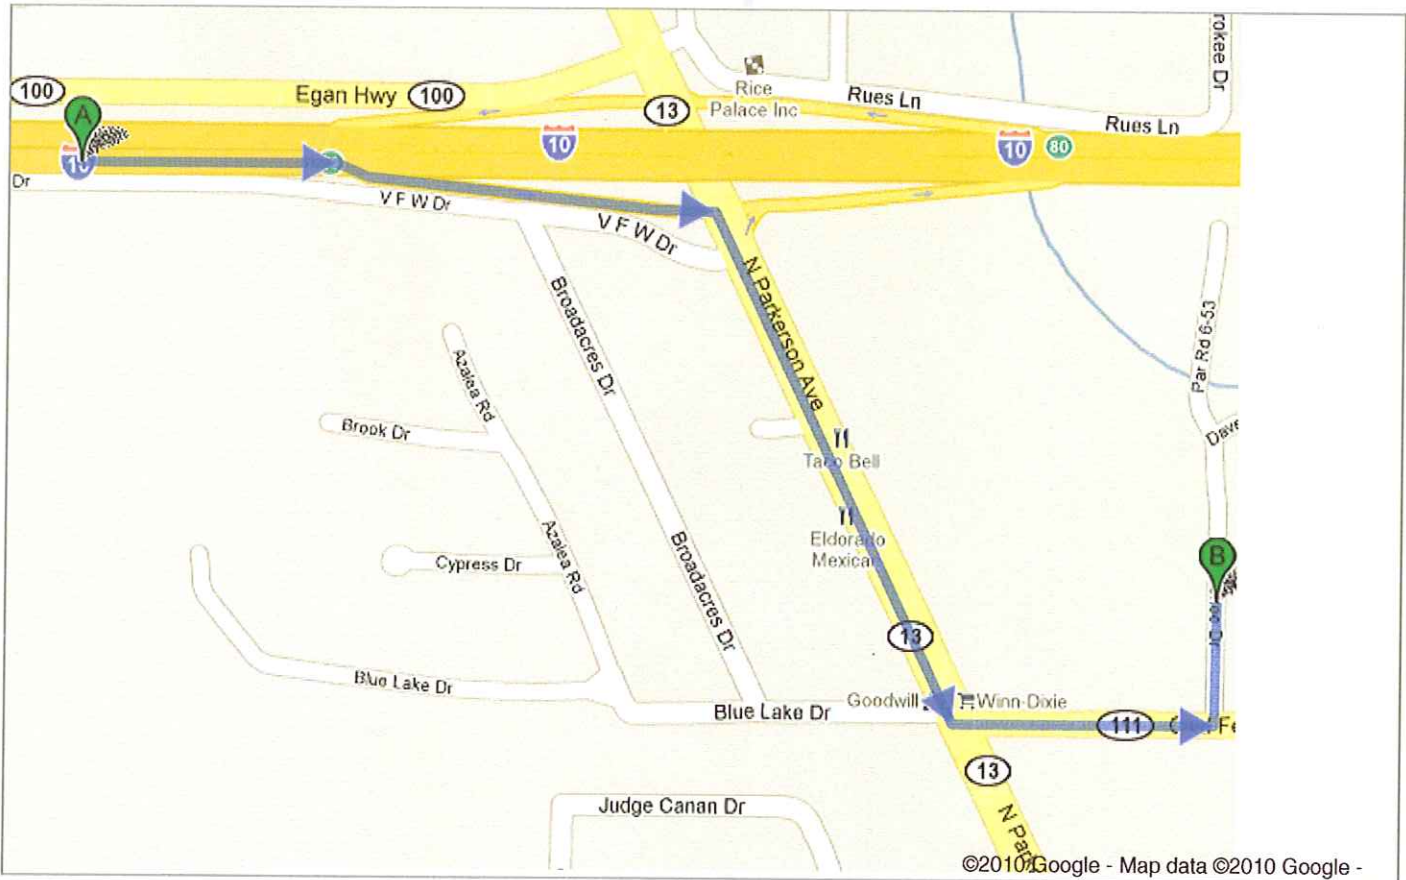

To see all the details that are visible on the screen, use the "Print" link next to the map.

Get Directions [My Maps](#)

[Print](#) [Send](#) [Link](#)

Driving directions to 157 Cherokee Dr, Crowley, LA 70526

A I-10 E

- | | |
|---|--------|
| 1. Head east on I-10 E toward Exit 80 | 0.2 mi |
| 2. Take exit 80 for LA-13 S toward Eunice Crowley | 0.3 mi |
| 3. Turn right at N Parkerson Ave | 0.4 mi |
| 4. Turn left at Odd Fellows Rd | 0.2 mi |
| 5. Take the 1st left onto Cherokee Dr/Par Rd 6-53 | 427 ft |
| Destination will be on the left | |

B 157 Cherokee Dr
Crowley, LA 70526

These directions are for planning purposes only. You may find that construction projects, traffic, weather, or other events may cause conditions to differ from the map results, and you should plan your route accordingly. You must obey all signs or notices regarding your route.

Map data ©2010 Google

[Report a problem](#)

157 Cherokee Drive · Crowley, LA...